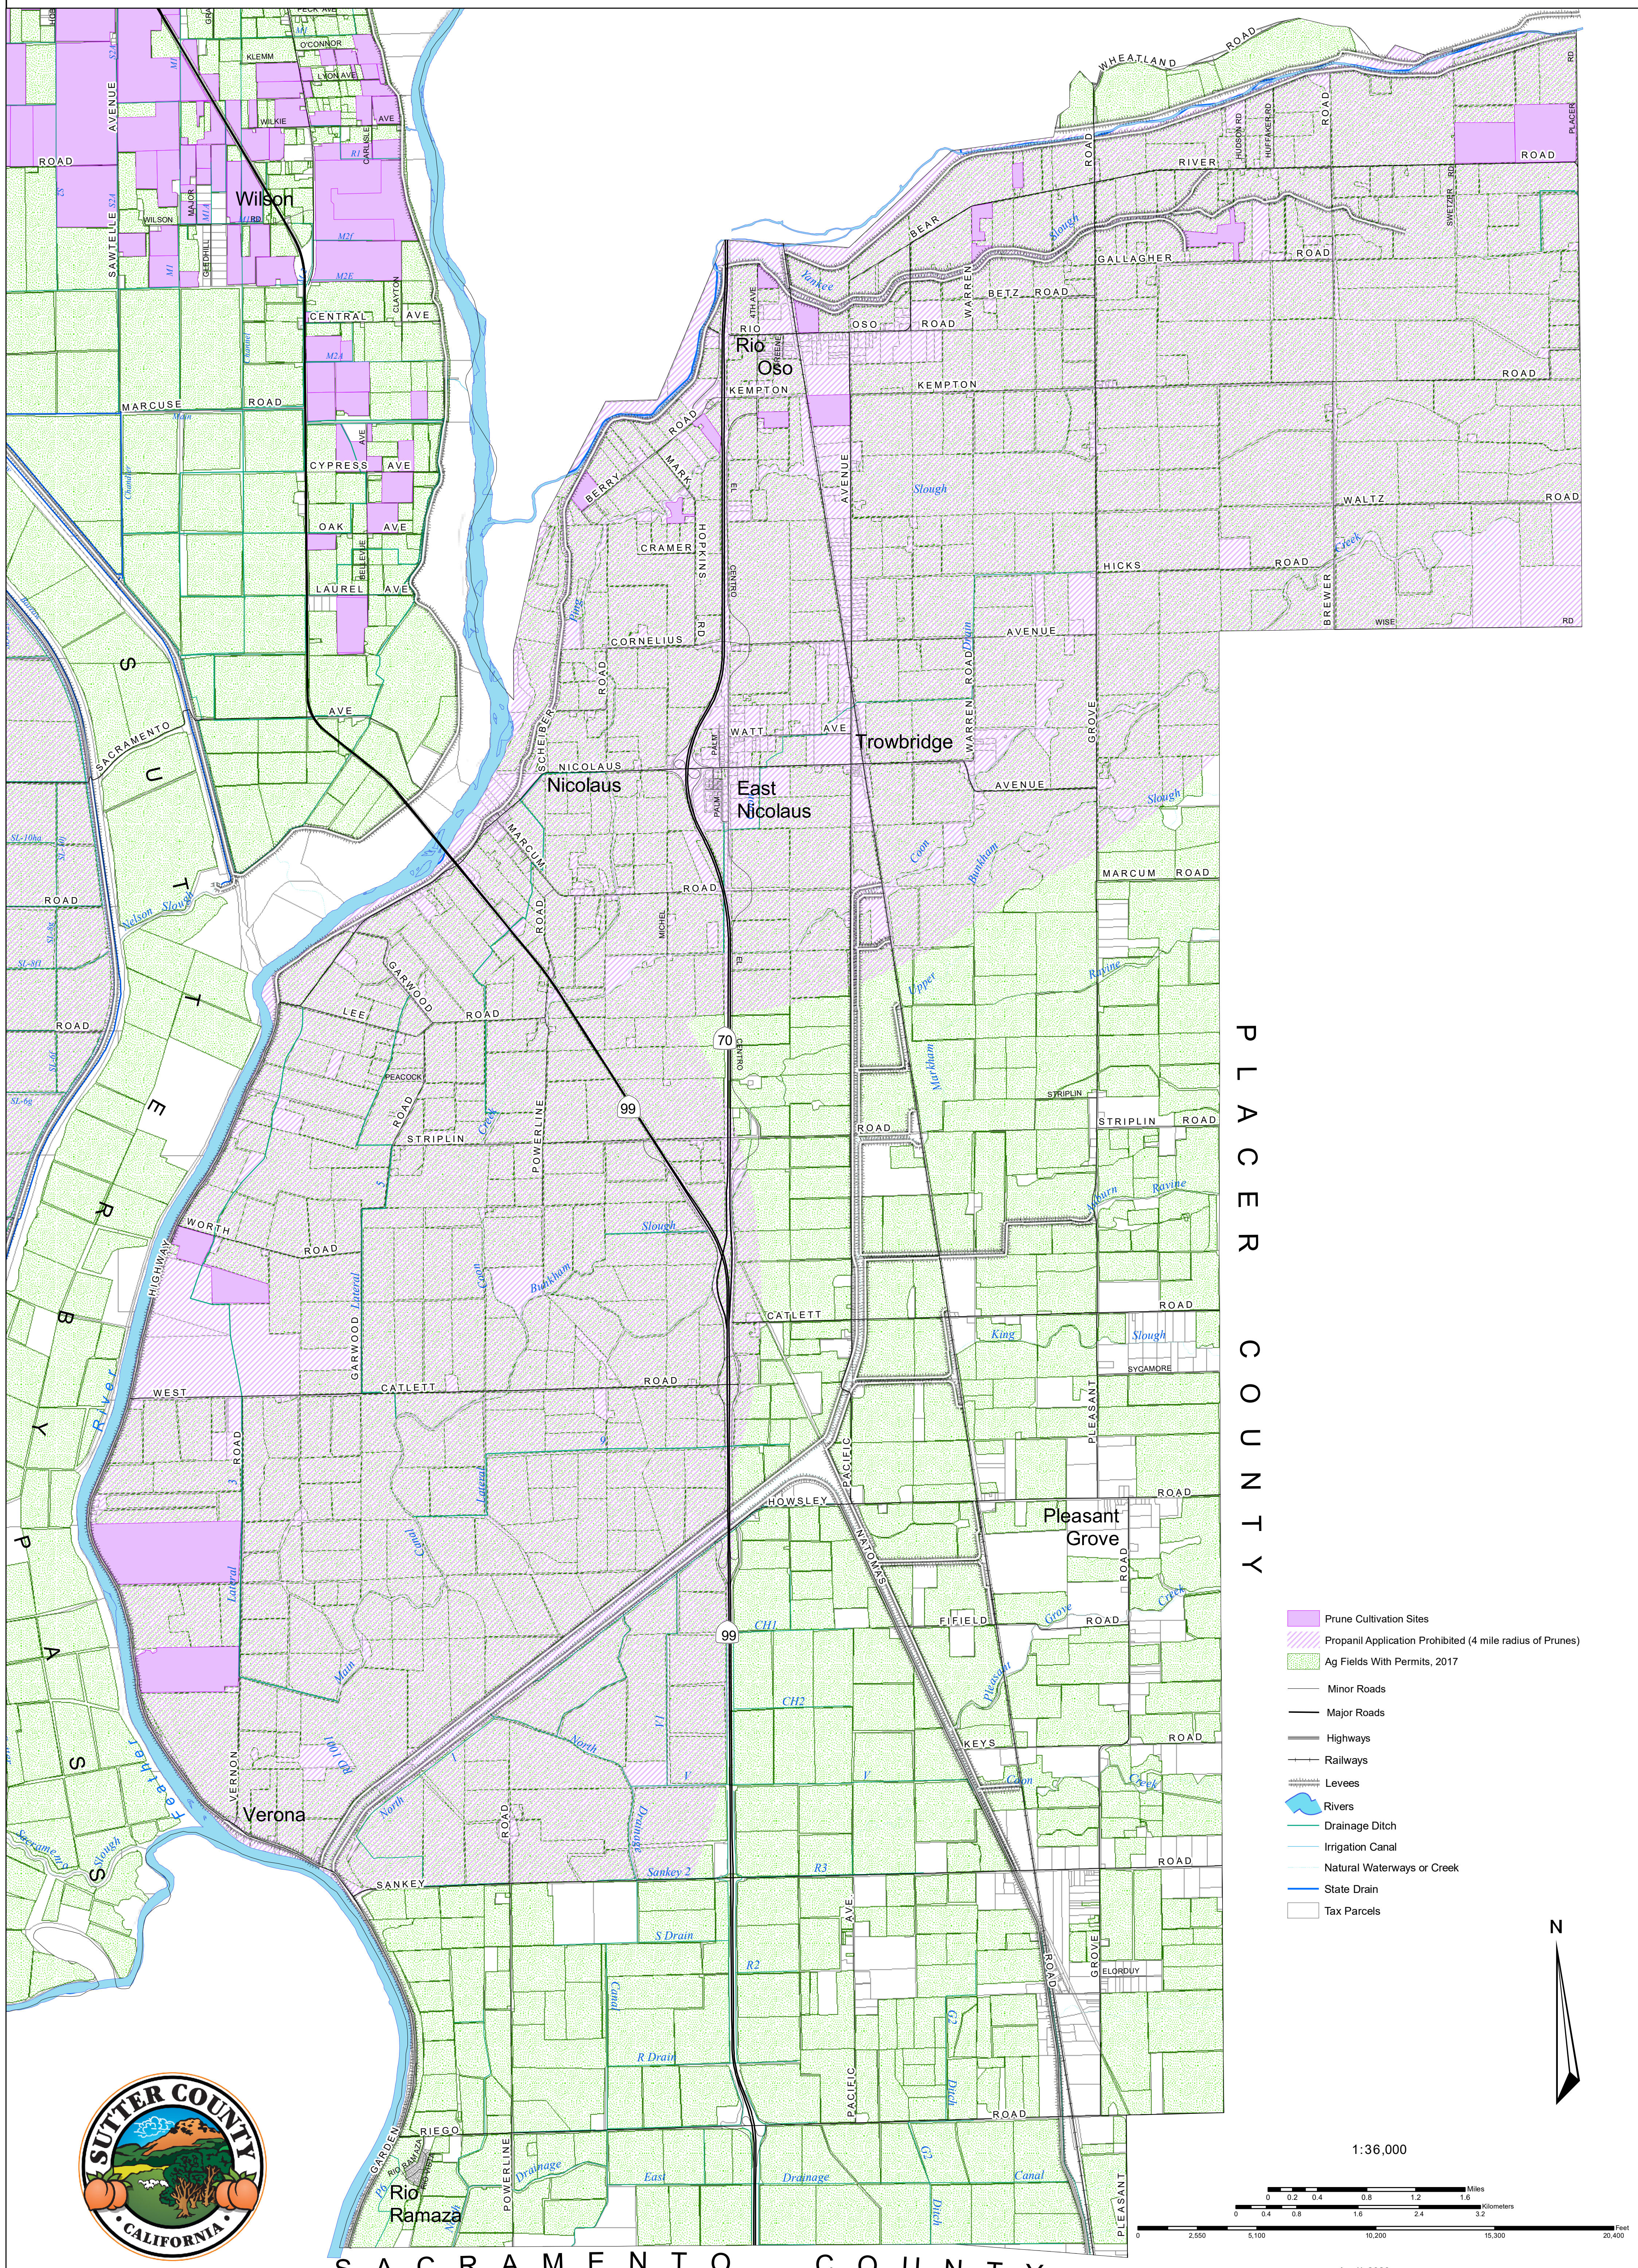

PROPANIL APPLICATION PROHIBITED FOUR MILE RADIUS OF PRUNE FIELDS SOUTH COUNTY, AREA 4

PLACER COUNTY

- Prune Cultivation Sites
- Propanil Application Prohibited (4 mile radius of Prunes)
- Ag Fields With Permits, 2017
- Minor Roads
- Major Roads
- Highways
- Railways
- Levees
- Rivers
- Drainage Ditch
- Irrigation Canal
- Natural Waterways or Creek
- State Drain
- Tax Parcels

1:36,000

SACRAMENTO COUNTY